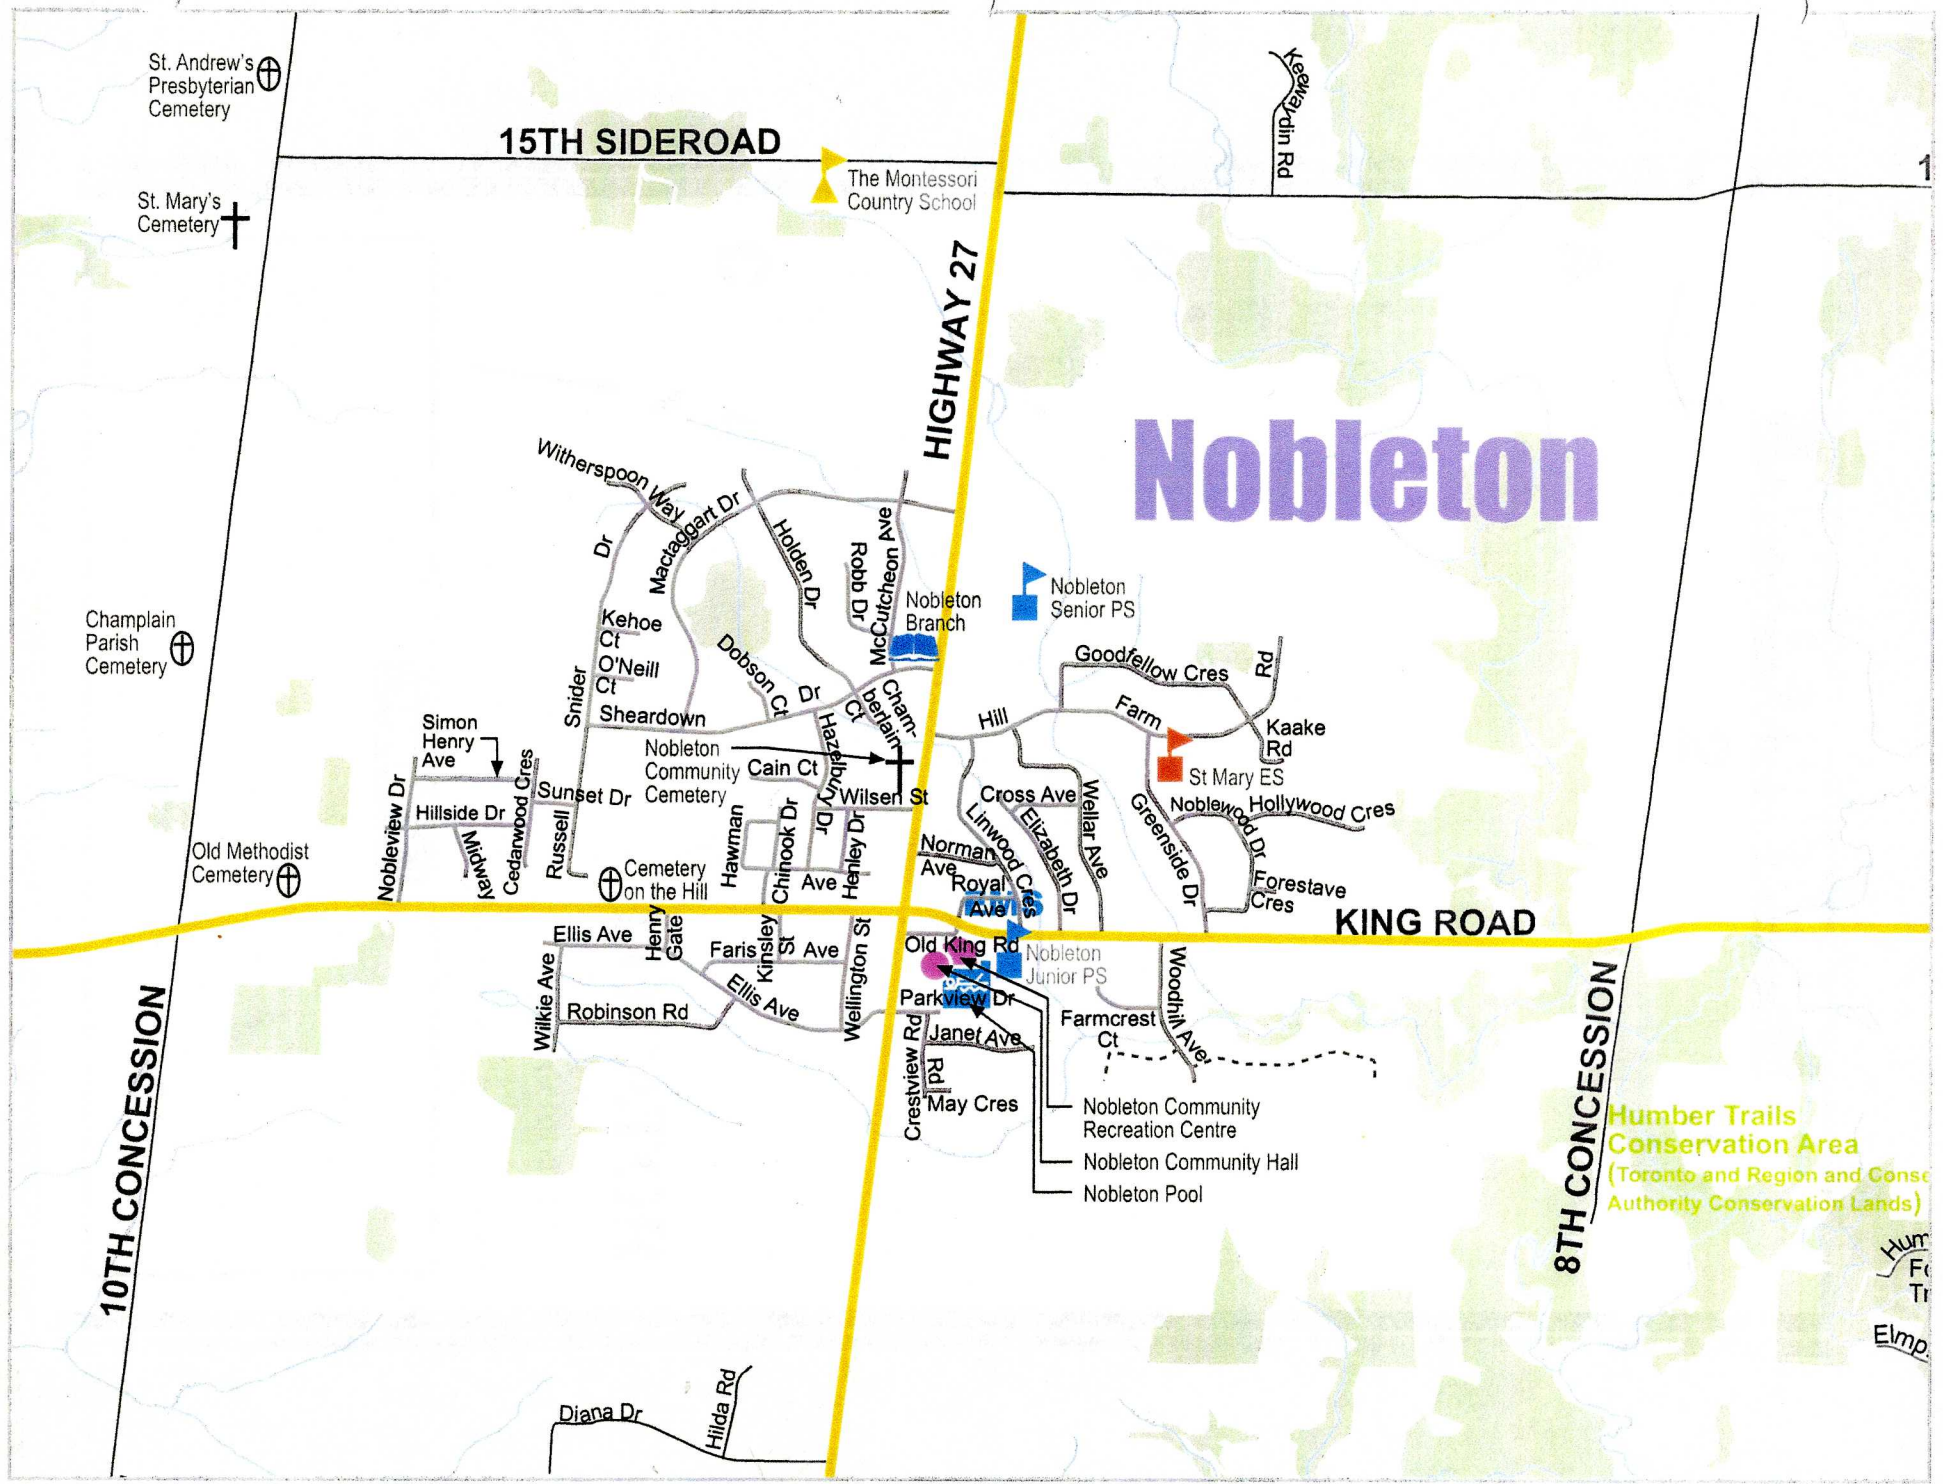

1975

**MAP OF
NOBLETON
(1992)**

Map underneath (2009) is faded so has been replaced by abot one.

Humber Trails Conservation Area
Elmp.